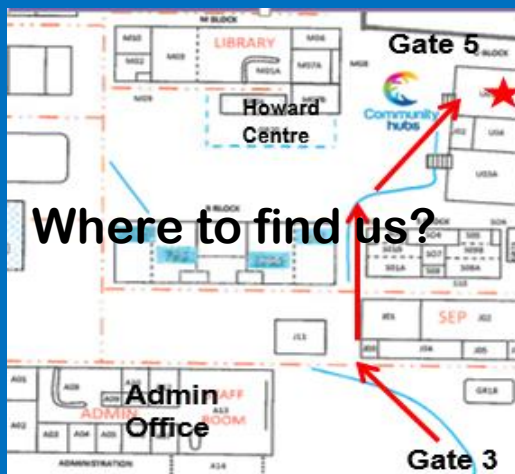

COME ALONG AND JOIN THE FUN!

Marsden Young Explorers Playgroup

This free playgroup offers fun, interactive, engaging, and educational activities for families with children 0-5 years.

Held in the Community Hub Monday and Wednesday. 8.30-10.30

Transition to Prep

Available every Tuesday & Thursday 10am. This program is open to early year's centres and the community. This program will help develop skills your child will need in Prep.

Adult English Classes

A free class for all levels Monday and Wednesday in the Hub, Come and meet the teachers! Children welcome!

Belong Call Centre

Belong is a free coaching program to help improve the way you think, and get you back on track!
074 3277 4231

Community Hubs Logan

3489 9333

pdear5@eq.edu.au

32 Hickory Street, Marsden 4132

www.communityhubs.org.au

Where to find us?